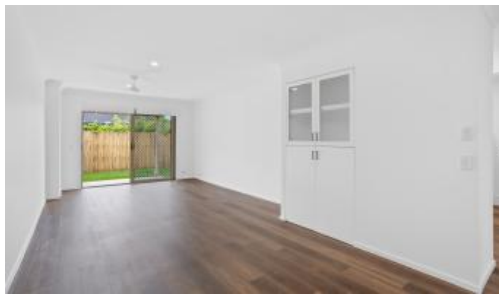

Unit 3, 100 Webster Rd, Deception Bay

WELCOME TO 3/100 WEBSTER ROAD, DECEPTION BAY

Welcome to Unit 3, 100 Webster Road, Deception Bay

This property has been newly renovated and looks Brand new! Ideally positioned, this spacious, south-facing two-bedroom townhouse is within walking distance of the waterfront. Located in a well-maintained complex, this is an ideal property for singles, couples or downsizers. Open plan living with a compact kitchen featuring stainless steel appliances. The living and dining area open onto your own private courtyard where you can kick back and enjoy the bay breezes!

Sommerset Park offers holiday-style living, with a fantastic inground pool with shade sail for you and the family to enjoy, plus the peace of mind of living in a gated complex.

The Details:

- Newly renovated
- Open plan living area
- Good size quality kitchen with stainless steel appliances
- Two generously-sized bedrooms with built-in robes, ceiling fans and security screens
- Secure complex close to waterfront, public transport, shops and schools.
- Swimming Pool in the complex