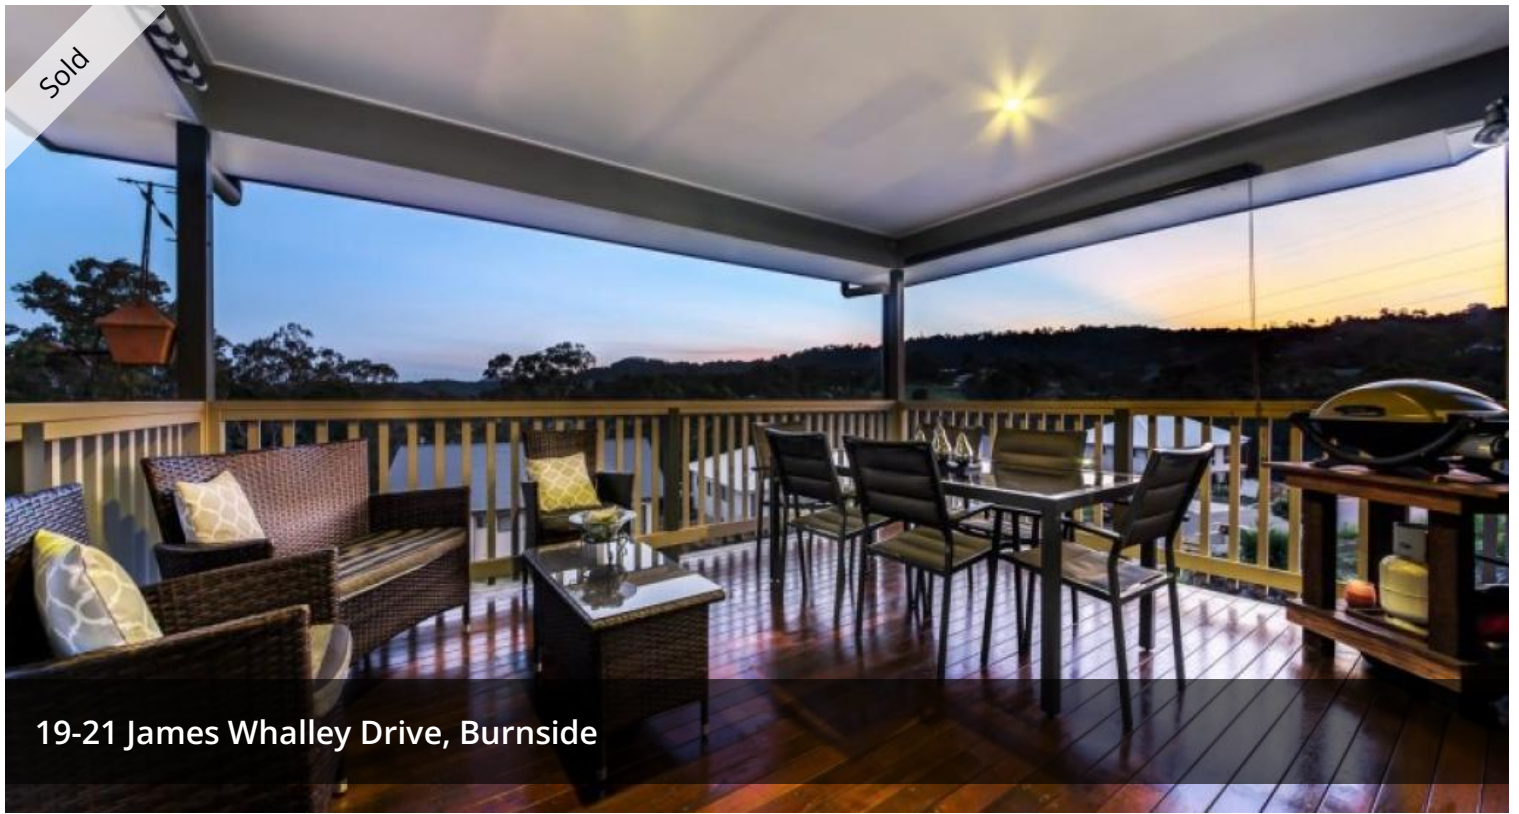

Sold

19-21 James Whalley Drive, Burnside