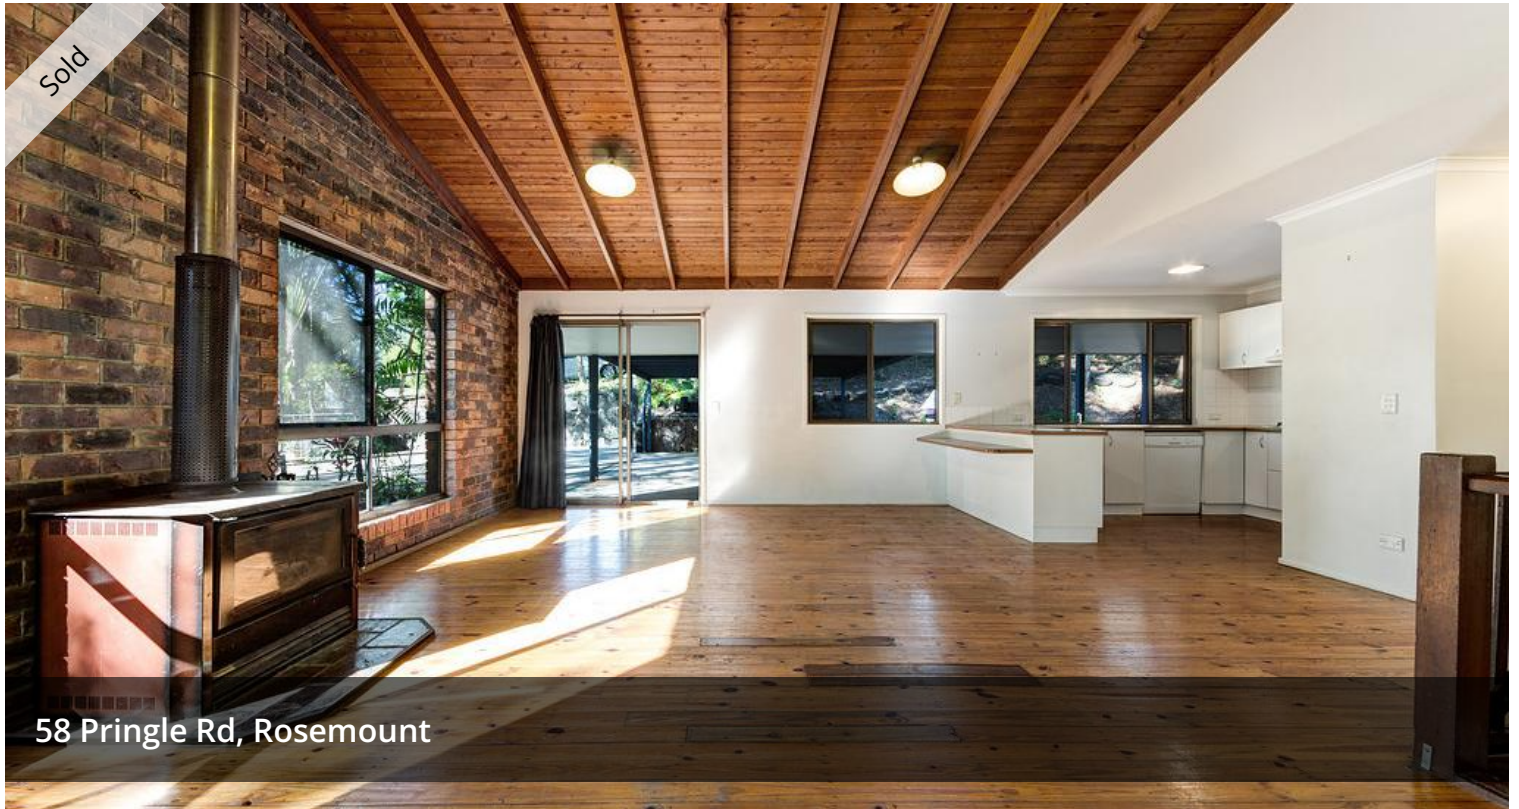

Sold

58 Pringle Rd, Rosemount

COUNTRY LIFESTYLE WITH ALL THE BENEFITS IN BEAUTIFUL ROSEMOUNT

This superb rural retreat offers privacy and seclusion surrounded by a beautiful forested backdrop set on an enormous 1 ¼ acres block. Offering plenty of room to move plus a natural environment to raise a growing family with an abundance native birds and wildlife right in your backyard. Offering the best of both worlds being only 5 minutes to Nambour's CBD and just 10 minutes to Maroochydore's golden beaches. The Sunshine Coasts best schools and sporting facilities all within 4 km. Nambour's vibrant new town centre has seen the rise of the café culture, first class restaurants and new shopping centres. The perfect combination of position and affordability. Ask any local and they'll tell you the same thing, Rosemount is the premier location to live on the Sunshine Coast.

- Designed for semi dual living with downstairs flatette / teenager's retreat
- Secluded and Private 4787m2 block, beautiful forested outlook
- Hardwood polished timber flooring, full length rear balcony
- Close to Schools, shopping centres, sporting facilities and hospitals